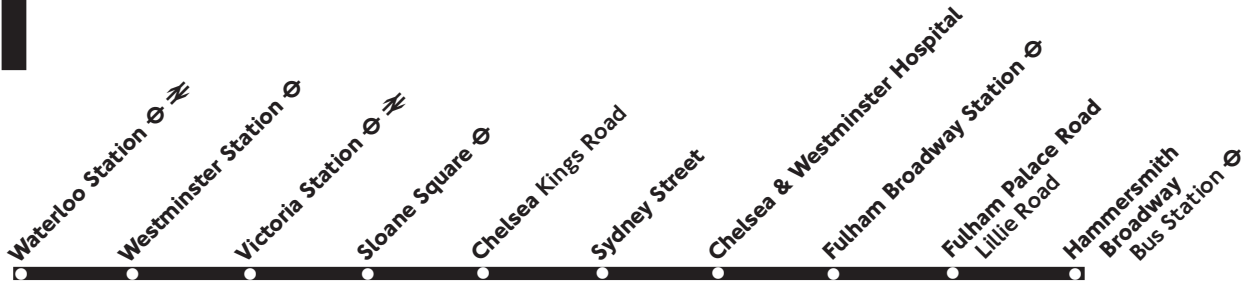

### Monday - Friday

Waterloo Station ⇌	0515	0530	0542	0552	0602		0932		1300		1825		1925	1942
Westminster Station ⇌	0520	0535	0547	0557	0607	Then	0938	Then	1307	Then	1831	Then	1931	1948
Victoria Station Victoria Street ⇌	0526	0542	0554	0604	0614	about	0947	about	1316	about	1839	about	1938	1955
Sloane Square ⇌	0532	0547	0600	0610	0620	every	0956	every	1325	every	1846	every	1945	2002
Chelsea & Westminster Hospital	0539	0554	0606	0616	0627	7-8 minutes	1009	10 minutes	1339	7-8 minutes	1855	10 minutes	1951	2009
Fulham Broadway Station ⇌	0545	0600	0613	0623	0633	until	1015	until	1348	until	1901	until	1957	2014
Fulham Palace Road Lillie Road	0553	0609	0622	0632	0643		1025		1358		1911		2006	2023
Hammersmith Bdy Bus Station ⇌	0559	0615	0628	0639	0650		1032		1406		1918		2010	2027
Waterloo Station ⇌	1957	2012	2027	2042	2057	Then	12 27 42 57		2312	2327	2342			
Westminster Station ⇌	2003	2018	2033	2048	2103	every	18 33 48 03		2318	2333	2348			
Victoria Station Victoria Street ⇌	2010	2025	2040	2055	2110	15 minutes	25 40 55 10		2325	2340	2355			
Sloane Square ⇌	2017	2032	2047	2102	2117	at these	32 47 02 17	until	2332	2347	0002			
Chelsea & Westminster Hospital	2024	2039	2054	2109	2124	minutes	39 54 09 24		2339	2354	0009			
Fulham Broadway Station ⇌	2029	2044	2059	2114	2129	past the	44 59 14 29		2344	2359	0014			
Fulham Palace Road Lillie Road	2038	2053	2108	2123	2138	hour	53 08 23 38		2353	0008	0023			
Hammersmith Bdy Bus Station ⇌	2042	2057	2112	2127	2142		57 12 27 42		2357	0012	0027			